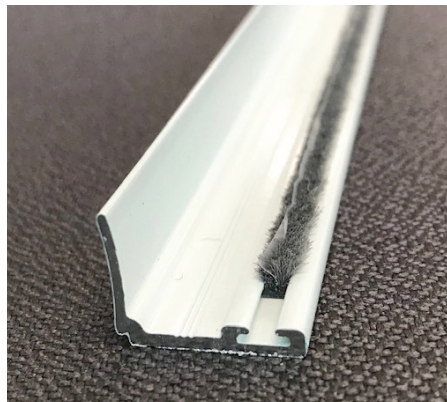

**PGT** ClassicVue™

**PGT** WinGuard®  
ALUMINUM

PW/AR7620A / PW/AR7720A

This reference guide is to help identify parts and ordering options.

## FRAME PARTS

Fastener cover  
*(stock length only)*

IG bead  
*(varies depending on glass type)*